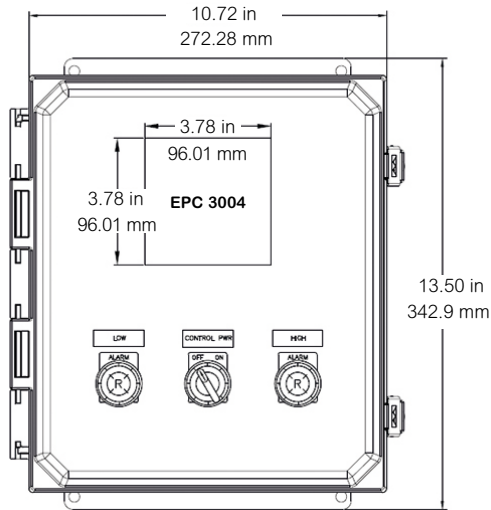

### Key Features

- Two universal analog inputs for temperature, pressure, flow, calculated values, etc.
- Two 4-20mA outputs, two relay outputs, one digital input
- Modbus RTU, Modbus TCP IP and BACnet IP Ethernet communications
- Ability to control two valve positioners in 1/3 : 2/3 mode
- High visibility customizable three-color controller display with scrolling text message display and dedicated beacons for easy visualization of alarm status
- Front panel on/off power switch and two red alarm lights
- Pre-configured with a basic heating application using iTools configuration software. Simply enter setpoints and run the auto-tune function

# Technical Details and Dimensions

## Front Panel Dimensions and Layout

## Side Panel Dimensions and Layout